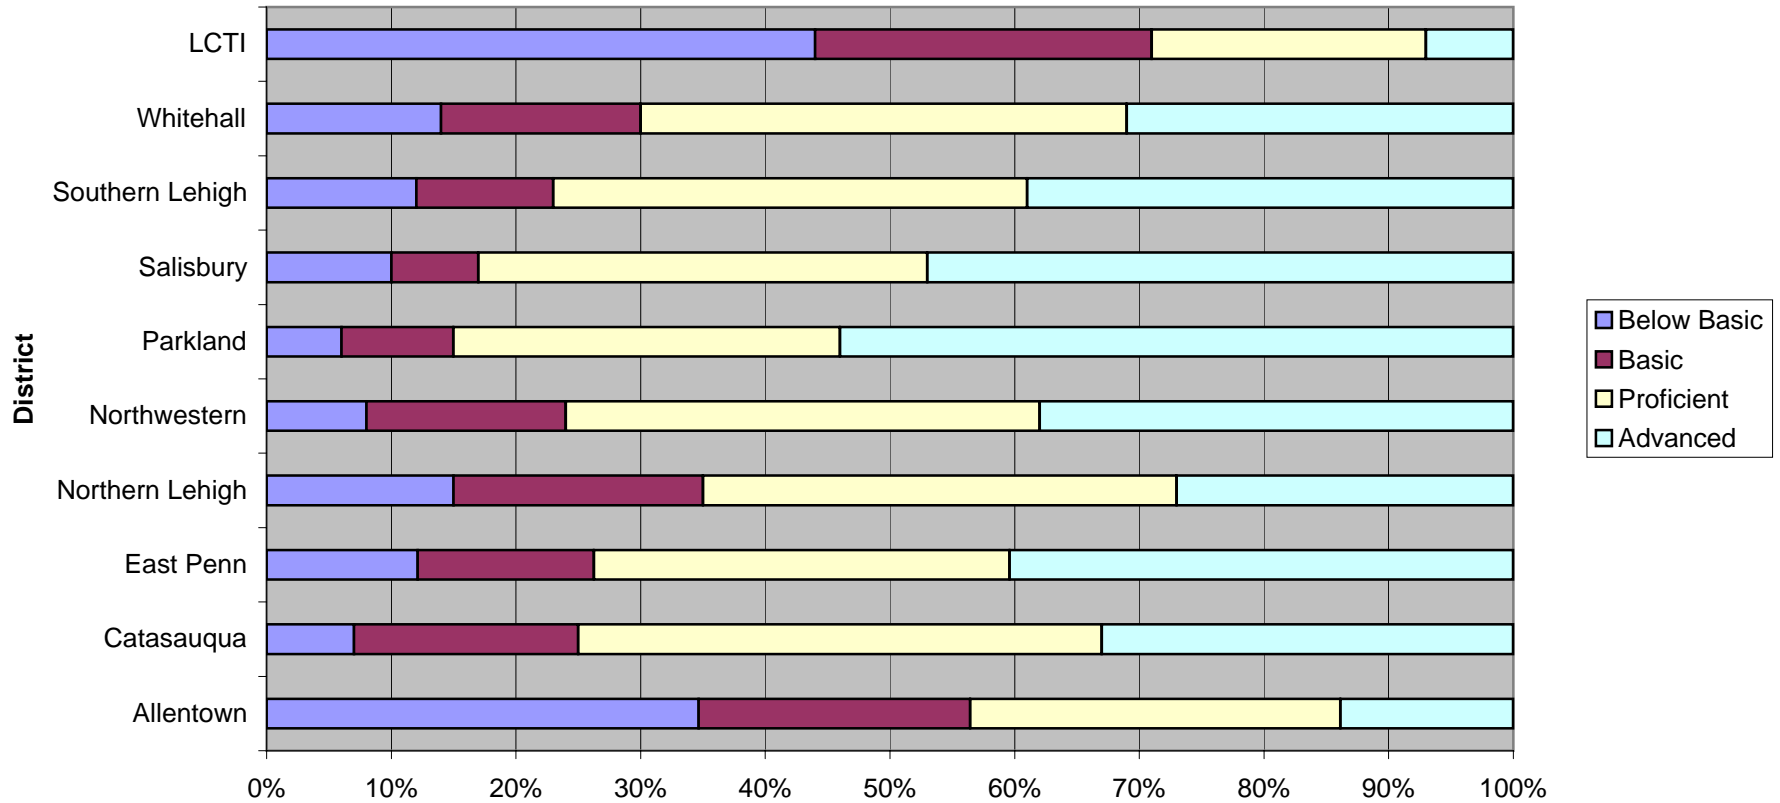

### PSSA Grade 11 Reading

	Allentown	Catasauqua	East Penn	Northern Lehigh	Northwestern	Parkland	Salisbury	Southern Lehigh	Whitehall	LCTI
Advanced	14%	33%	40%	27%	38%	54%	47%	39%	31%	7%
Proficient	30%	42%	33%	38%	38%	31%	36%	38%	39%	22%
Basic	22%	18%	14%	20%	16%	9%	7%	11%	16%	27%
Below Basic	35%	7%	12%	15%	8%	6%	10%	12%	14%	44%

Percent proficient or advanced